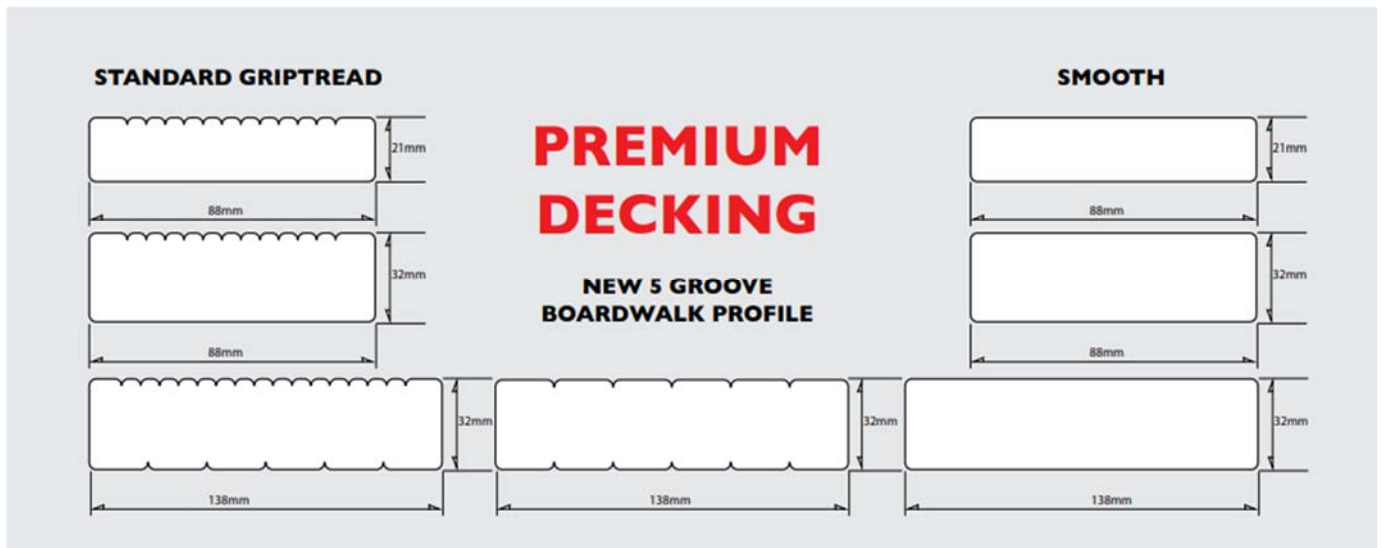

Kiwi Lumber Putaruru

Sales & Dispatch, Free Phone 0800 222 612
Sales Manager: 0274 735 591

Kiwi Lumber Dannevirke

Sales & Dispatch, Free Phone 0800 222 611
Sales Manager: 0274 735 590

Kiwi Lumber Gisborne

Sales & Dispatch, Free Phone 0800 222 613
Sales Manager: 0274 735 590

Kiwi Lumber Masterton

Sales & Dispatch, Free Phone 0800 222 610
Sales Manager: 0274 918 201

www.kiwilumber.com