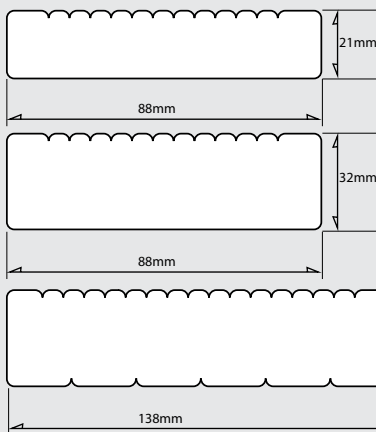

STANDARD GRIPTREAD