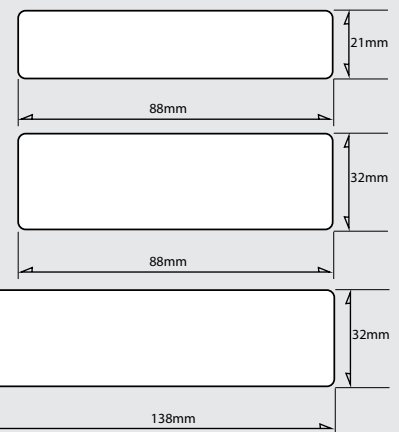

STANDARD GRIPTREAD

PREMIUM DECKING

NEW 5 GROOVE BOARDWALK PROFILE

SMOOTH

Northern North Island Kiwi Lumber Putaruru

Sales & Dispatch, Free Phone 0800 222 612
Free Fax 0800 455 863
Sales Manager: 0274 735 591